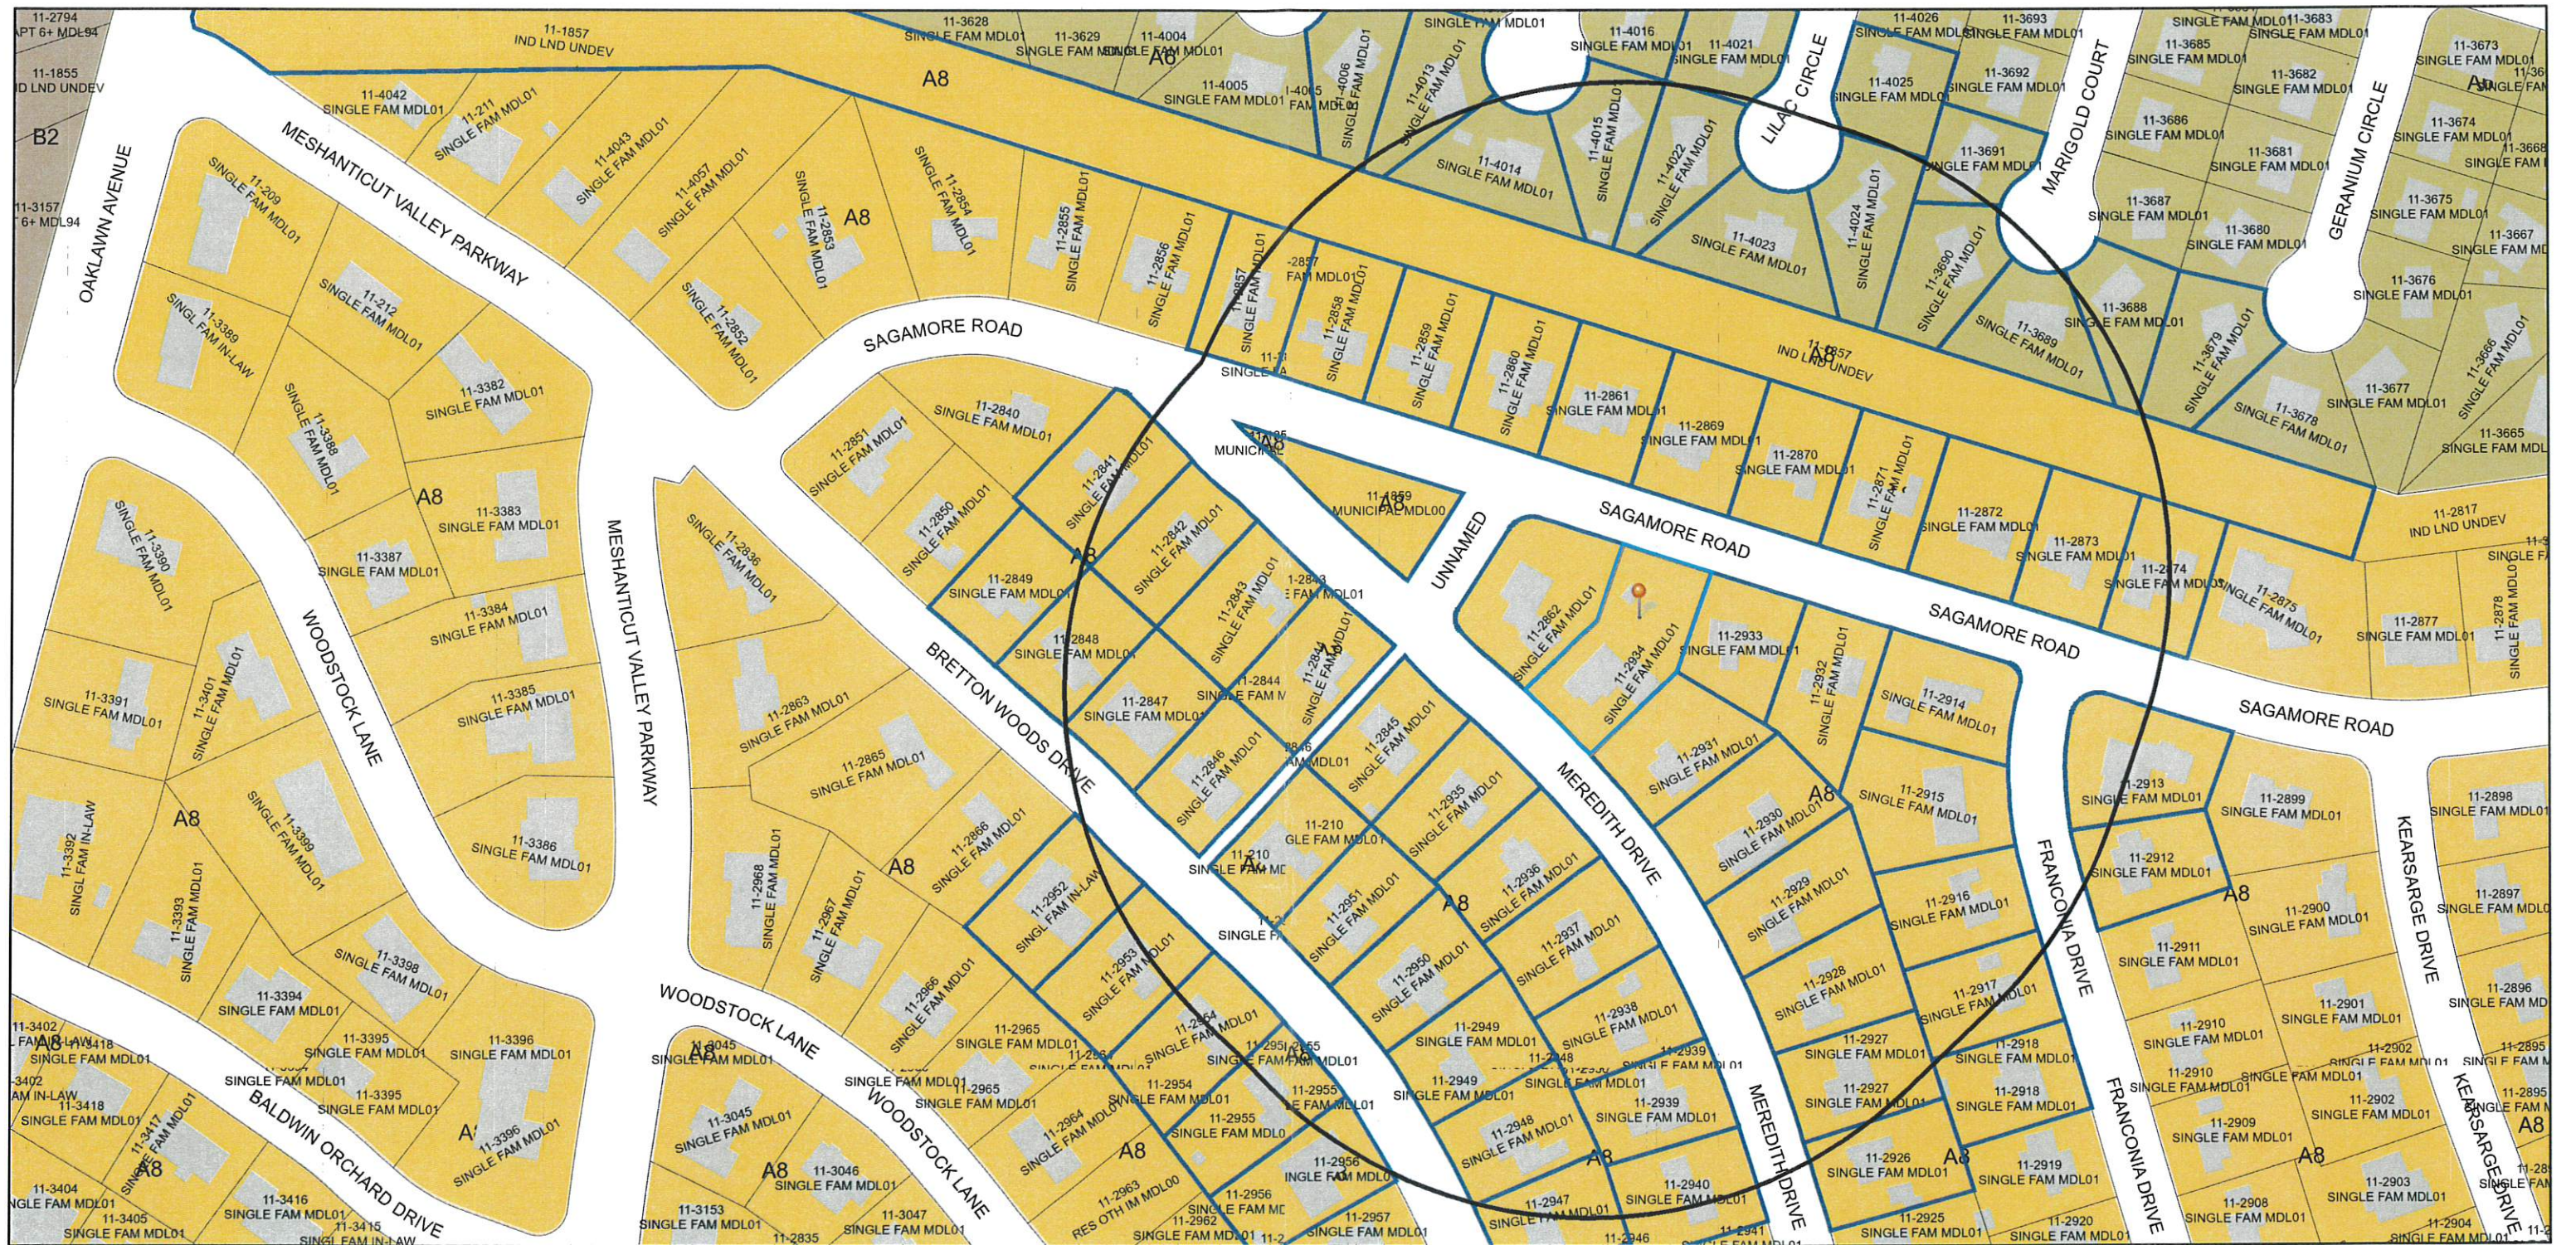

# 40 Meredith Dr 400' Radius Plat 11 Lot 2934

6/21/2024, 9:47:08 AM

1:1,654

Selected Parcels in Buffer		Parcels	A80		B2		M1
Selected Parcels		Buildings	A20		C1		M2
Parcels In Buffer		Zoning Dimensions	A12		C2		EI
Parcel ID Labels		Historic Overlay District	A8		C3		MPD
Streets Names	<b>Zoning</b>		A6		C4		S1
Cranston Boundary	none		B1		C5		Other

City of Cranston